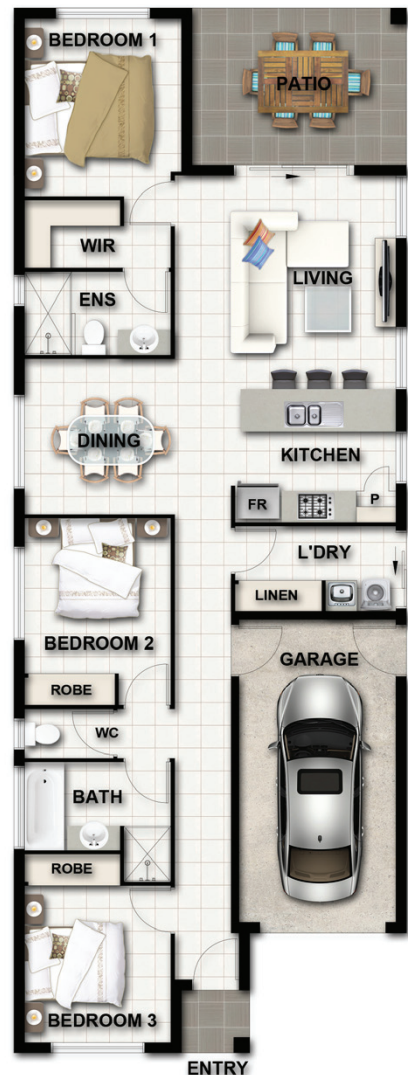

HOME & LAND FROM
\$301,095*

Coral

Lot 1/713 Yass Circuit, River Parks

3 2 1

LOOK WHAT'S INCLUDED

House Size: 143.10m² Land Size: 300m²

- Panasonic split system air-conditioning throughout
- Automatic Garage Door
- Stainless Kitchen Appliances
- Custom Cabinetry to Kitchen and Vanities
- Tiles to living areas, front porch and patio / Carpet to bedrooms
- Mirrored Sliding Robe Doors

For more information, please contact

13 13 63

RIVER PARKS

Plans and images are for illustration purposes only. Floorplan and elevations as shown in this brochure are an artists impression and do not form any part of the contract to build. Standard plans and specifications take precedence over any design, elevation or brochure. These designs are copyright to Cougar Homes Pty Ltd – QBCC No. 1033596.